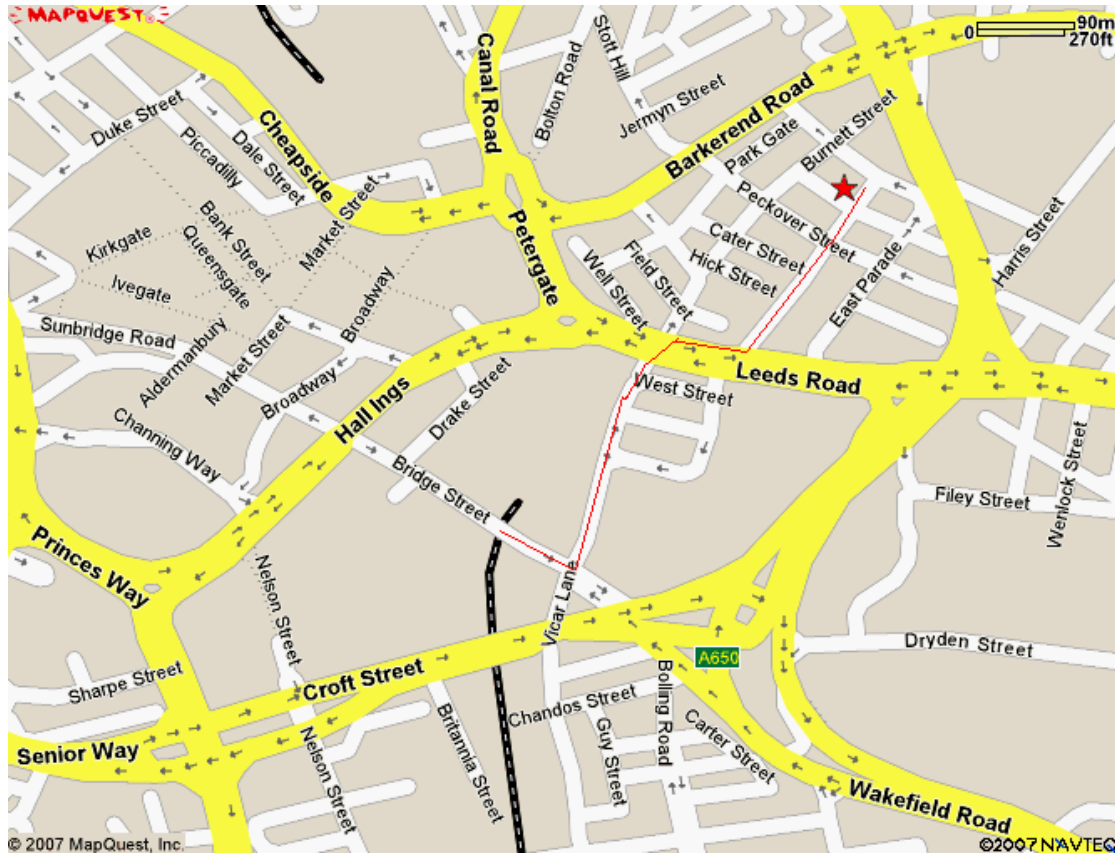

Directions from Bradford Interchange.

- When exiting the Interchange turn right, and walk up to the crossroads.
- From here turn left down Vicar Lane past the Leisure Exchange.
- When you get to the bottom you will be on Leeds road, next to Job Centre plus.
- Cross the road turn right and Chapel Street is the first street on the left.
- Continue right to the top of this road and our building is on the left.
- Reception is the door in the side of this building and the entrance for the Conference facilities is on the corner of the building at the very top.