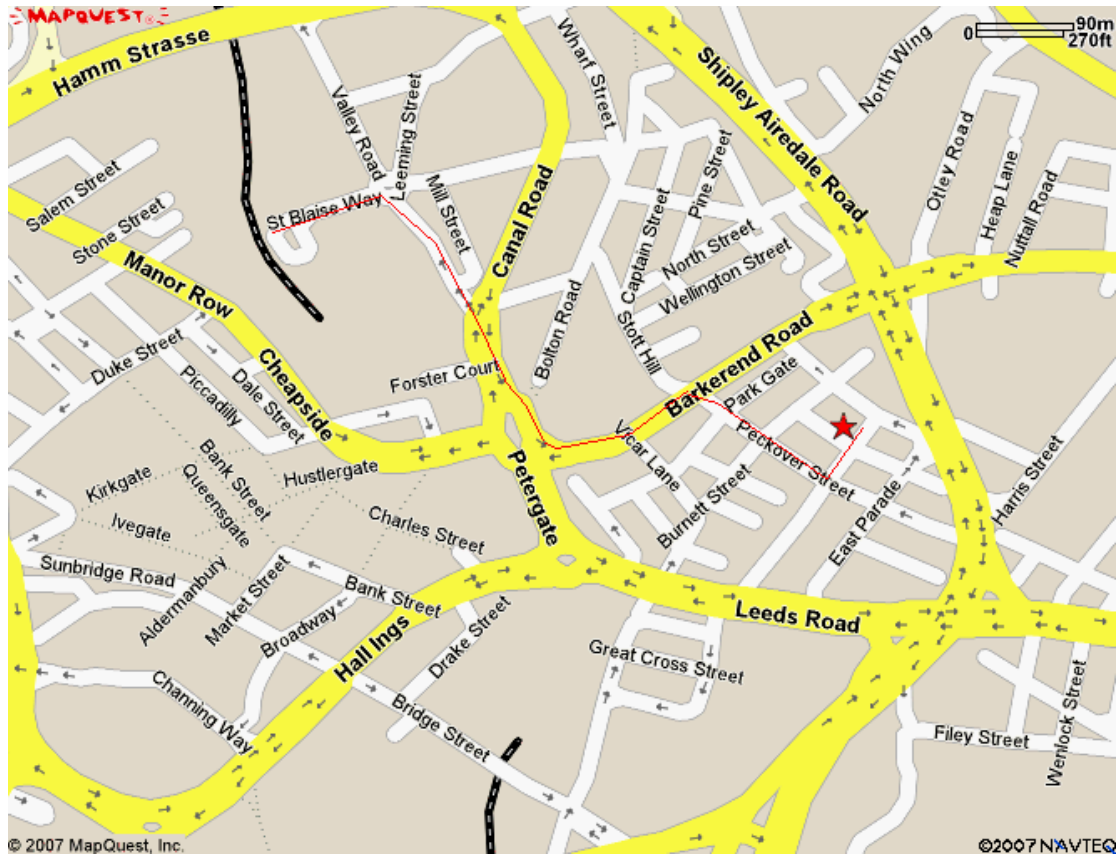

Directions from Forster Square station.

- Come out of the station and through the car park to the end of the road.
- Turn right at the roundabout and follow the road ahead.
- Take the second right onto Peckover Street
- Then take the third left onto Chapel Street.
- You will see the City Training Services Sign.
- Reception is the door in the side of this building and the entrance for the Conference facilities is on the corner of the building at the very top.